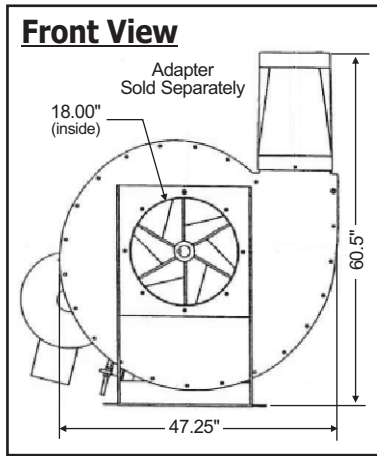

42" Blower - Parts and Assembly

ITEM NO.	QTY.	PART NO.	DESCRIPTION
1	1	42BLO110	FAN
2	1	42BLO120	SCROLL SHEET
3	1	42BLO140	SHAFT
4	1	42BLO180	PLATE - INLET
5	1	42BLO200	SIDE PLATE - REAR
6	1	42BLO205	SIDE PLATE - FRONT
7	1	42BLO210	FRAME
8	2	42BLO220	RAIL - MOTOR
9	2	42BLO250	TAKE - UP
10	16	0330201	1/2 - 13 X 1-1/4" HHCS
11	22	0330220	1/2 - 13 X 13" HHCS
12	4	0330234	5/8 - 11 X 3" HHCS
13	4	0330401	CARRIAGE
14	4	0350125	HEX NUT
15	16	0350188	LOCK NUT
16	22	0350189	JAMNUT
17	8	0350190	LOCK NUT
18	4	0360143	FLAT WASHER
19	1	0440185	1/2" X 1/2" X 2" KEY (DRIVE)
20	1	0440186	1/2" X 1/2" KEY (FAN)
26	2	1010205	SHAFT BEARING
27	1	42BLO100	BELT GUARD
28	1	1140810	ADAPTER

ITEM	QTY.	OPTIONAL MOTOR PART NO.		DESCRIPTION
		20 HP	30 HP	
23	1	0540294-1	0540326-1	SHEAVE - FAN SHAFT
21	1	0470114-4	0470114-4	BUSHING - FAN SHEAVE
24	1	0540293-1	0540325-1	SHEAVE - MOTOR
22	1	0470250-4	0470250-3	BUSHING - MOTOR SHEAVE
-	4	0480535	0480539	BELT
25	1	A-42BLO-30	A-42BLO-40	BELT DRIVE WITHOUT MOTOR
25	1	A-42BLO-35	A-42BLO-45	BELT DRIVE WITH MOTOR