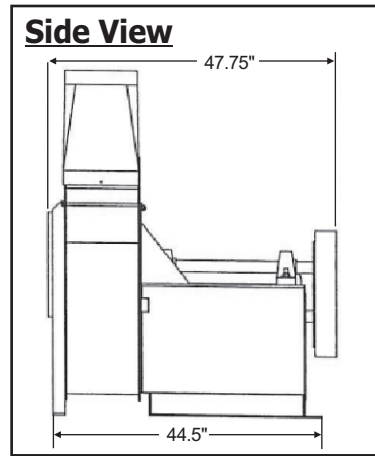

42" Blower - Parts and Assembly

ITEM NO.	QTY.	PART NO.	DESCRIPTION
1	1	42BLO110	FAN
2	1	42BLO120	SCROLL SHEET
3	1	42BLO140	SHAFT
4	1	42BLO180	PLATE - INLET
5	1	42BLO200	SIDE PLATE - REAR
6	1	42BLO205	SIDE PLATE - FRONT
7	1	42BLO210	FRAME
8	2	42BLO220	RAIL - MOTOR
9	2	42BLO250	TAKE - UP
10	16	0330201	1/2 - 13 X 1-1/4" HHCS
11	22	0330220	1/2 - 13 X 13" HHCS
12	4	0330234	5/8 - 11 X 3" HHCS
13	4	0330401	CARRIAGE
14	4	0350125	HEX NUT
15	16	0350188	LOCK NUT
16	22	0350189	JAMNUT
17	8	0350190	LOCK NUT
18	4	0360143	FLAT WASHER
19	1	0440185	1/2" X 1/2" X 2" KEY (DRIVE)
20	1	0440186	1/2" X 1/2" KEY (FAN)
26	2	1010205	SHAFT BEARING
27	1	42BLO100	BELT GUARD
28	1	1140810	ADAPTER

ITEM	QTY.	OPTIONAL MOTOR PART NO.		DESCRIPTION
		20 HP	30 HP	
23	1	0540294-1	0540326-1	SHEAVE - FAN SHAFT
21	1	0470114-4	0470114-4	BUSHING - FAN SHEAVE
24	1	0540293-1	0540325-1	SHEAVE - MOTOR
22	1	0470250-4	0470250-3	BUSHING - MOTOR SHEAVE
-	4	0480535	0480539	BELT
25	1	A-42BLO-30	A-42BLO-40	BELT DRIVE WITHOUT MOTOR
25	1	A-42BLO-35	A-42BLO-45	BELT DRIVE WITH MOTOR